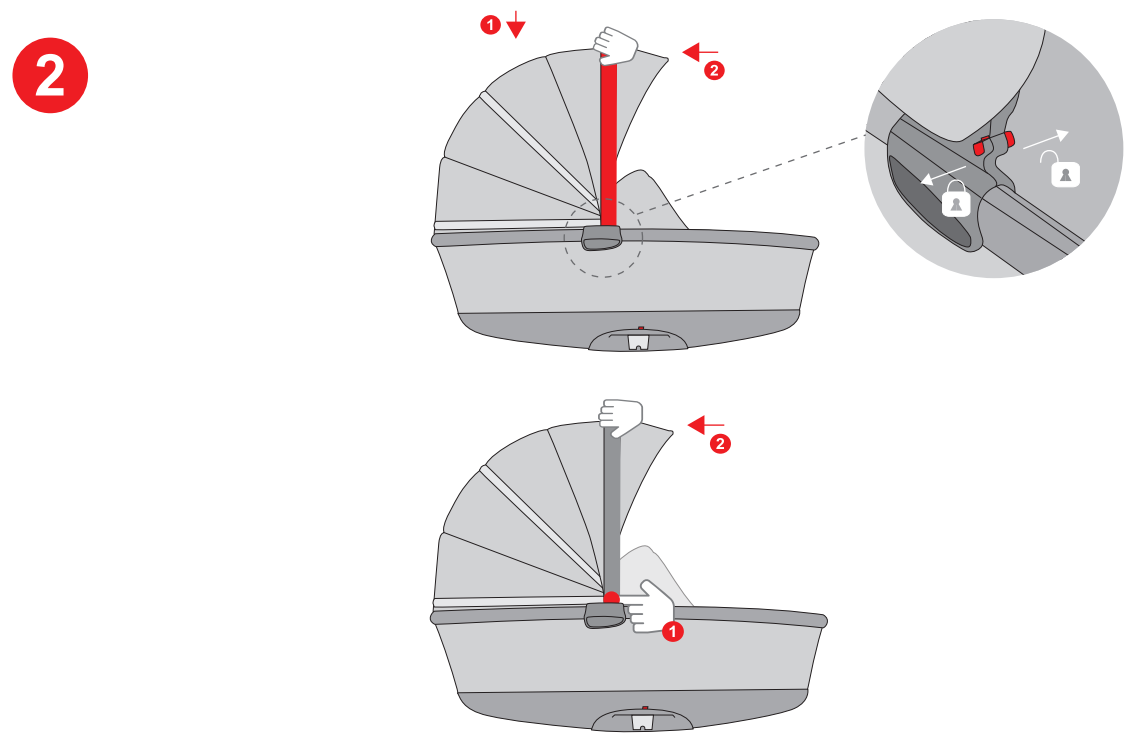

 0-3		 max 15kg
---	---	--

	=		 max 9 kg ← L<800mm →	 max 15kg	
					

bebetto.eu

Bresso