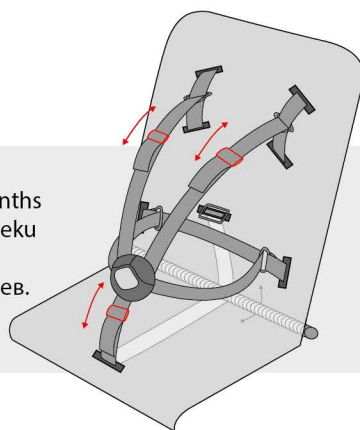

BEBETTO®

=

(EN) WARNING! This seat unit is not suitable for children under 6 months
(PL) OSTRZEŻENIE! To siedzisko nie jest odpowiednie dla dzieci w wieku poniżej 6. miesiąca życia.
(RU) ПРЕДОСТЕРЕЖЕНИЕ! Сиденье не подходит детям до 6 месяцев.
(UA) ЗАСТЕРЕЖЕННЯ! Сидіння не підходить дітям до 6 місяців.

bebetto.eu

Filippo

SERVICE

1. clean

2. silicone

Diagram of the stroller with cleaning instructions. A brush is shown for cleaning and a spray bottle for silicone application. A circular inset shows a close-up of the handlebar adjustment mechanism.

UV 50+ PROTECTION

Large diagram showing the removal of the canopy and seat, and the adjustment of the front wheel. It includes a "UV 50+ PROTECTION" icon, three red "no" symbols, and a "hard" to "soft" wheel adjustment diagram.

optional

Diagram showing the optional attachment of a cup holder.

~10cm

Click!

Diagram showing the optional attachment of a front wheel cap.