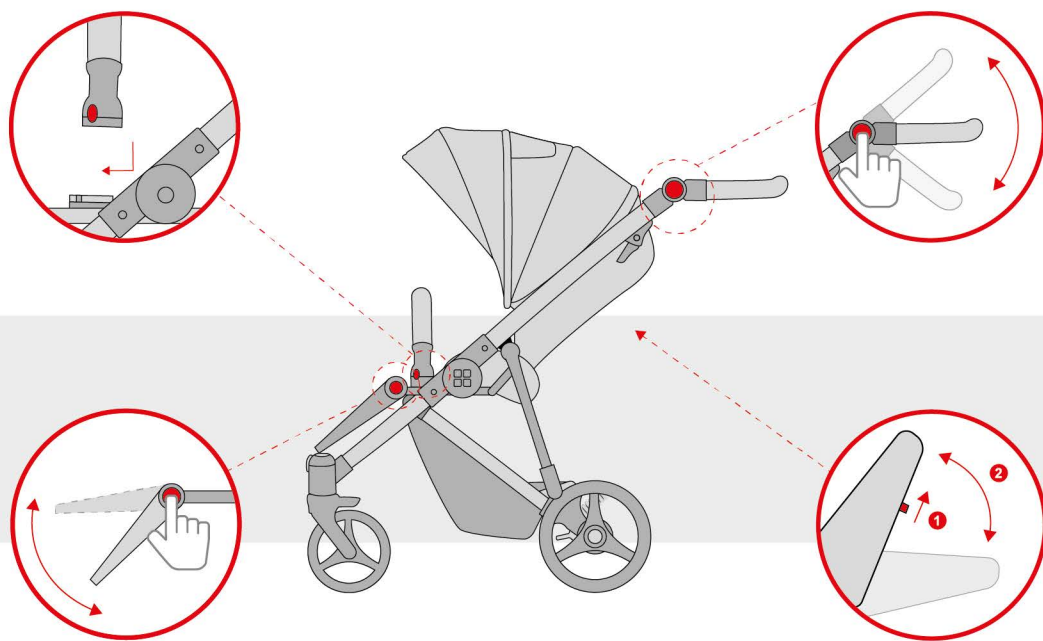

BEBETTO®

=

(EN) WARNING! This seat unit is not suitable for children under 6 months
(PL) OSTRZEŻENIE! To siedzisko nie jest odpowiednie dla dzieci w wieku poniżej 6. miesiąca życia.
(RU) ПРЕДОСТЕРЕЖЕНИЕ! Сиденье не подходит детям до 6 месяцев.
(UA) ЗАСТЕРЕЖЕННЯ! Сидіння не підходить дітям до 6 місяців.

bebetto.eu

Filippo

SERVICE

1. clean

2. silicone

Diagram of the stroller with cleaning instructions. A brush is shown for cleaning and a spray bottle for silicone application. A circular inset shows a close-up of the handlebar adjustment mechanism.

UV 50+ PROTECTION

Large diagram showing the removal of the canopy and seat, and the adjustment of the front wheel. It includes a "UV 50+ PROTECTION" icon, three red "no" symbols, and a "hard" to "soft" wheel adjustment diagram.

optional

Diagram showing the optional attachment of a cup holder.

~10cm

Click!

Diagram showing the optional attachment of a front wheel cap.