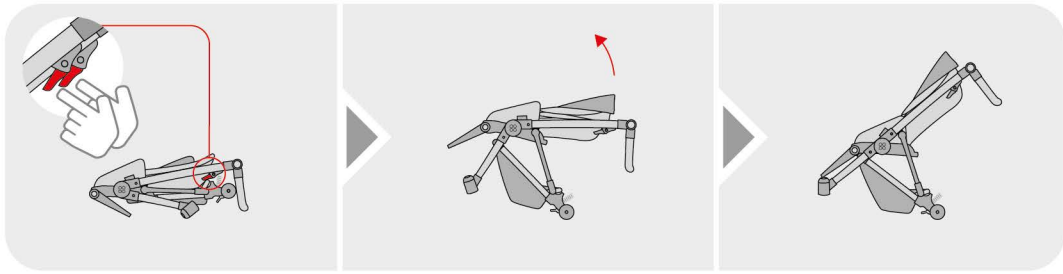

BEBETTO®

=

(EN) WARNING! This seat unit is not suitable for children under 6 months
(PL) OSTRZEŻENIE! To siedzisko nie jest odpowiednie dla dzieci w wieku poniżej 6. miesiąca życia.
(RU) ПРЕДОСТЕРЕЖЕНИЕ! Сиденье не подходит детям до 6 месяцев.
(UA) ЗАСТЕРЕЖЕННЯ! Сидіння не підходить дітям до 6 місяців.

bebetto.eu

Filippo

SERVICE

1. clean

2. silicone

Diagram of the stroller with cleaning instructions. A brush is shown for cleaning and a spray bottle for silicone application. A circular inset shows a close-up of the handlebar adjustment mechanism.

UV 50+ PROTECTION

Large diagram showing the removal of the canopy and seat, and the adjustment of the front wheel. It includes a "UV 50+ PROTECTION" icon, three red "no" symbols, and a "hard" to "soft" wheel adjustment diagram.

optional

Diagram showing the optional attachment of a cup holder.

~10cm

Click!

Diagram showing the optional attachment of a front wheel cap.