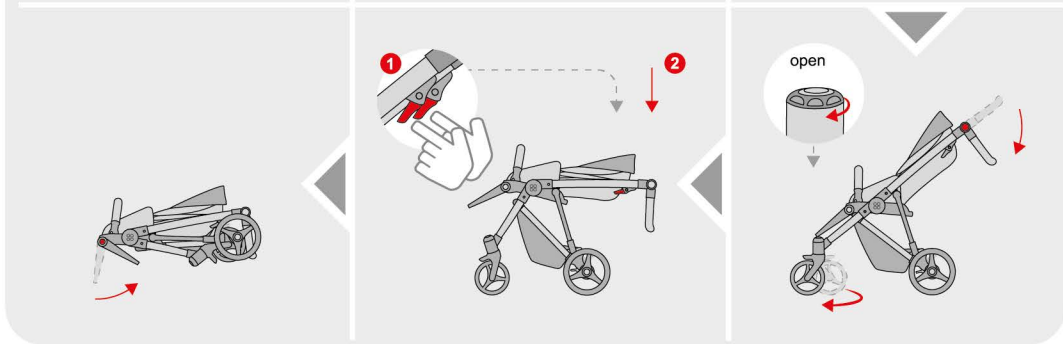

BEBETTO®

=

(EN) WARNING! This seat unit is not suitable for children under 6 months
(PL) OSTRZEŻENIE! To siedzisko nie jest odpowiednie dla dzieci w wieku poniżej 6. miesiąca życia.
(RU) ПРЕДОСТЕРЕЖЕНИЕ! Сиденье не подходит детям до 6 месяцев.
(UA) ЗАСТЕРЕЖЕННЯ! Сидіння не підходить дітям до 6 місяців.

bebetto.eu

Filippo

SERVICE

1. clean

2. silicone

Diagram of the stroller with cleaning instructions. A brush is shown for cleaning and a spray bottle for silicone application. A circular inset shows a close-up of the handlebar adjustment mechanism.

UV 50+ PROTECTION

Large diagram showing the removal of the canopy and seat, and the adjustment of the front wheel. It includes a "UV 50+ PROTECTION" icon, three red "no" symbols, and a "hard" to "soft" wheel adjustment diagram.

optional

Diagram showing the optional attachment of a cup holder.

~10cm

Click!

Diagram showing the optional attachment of a front wheel cap.